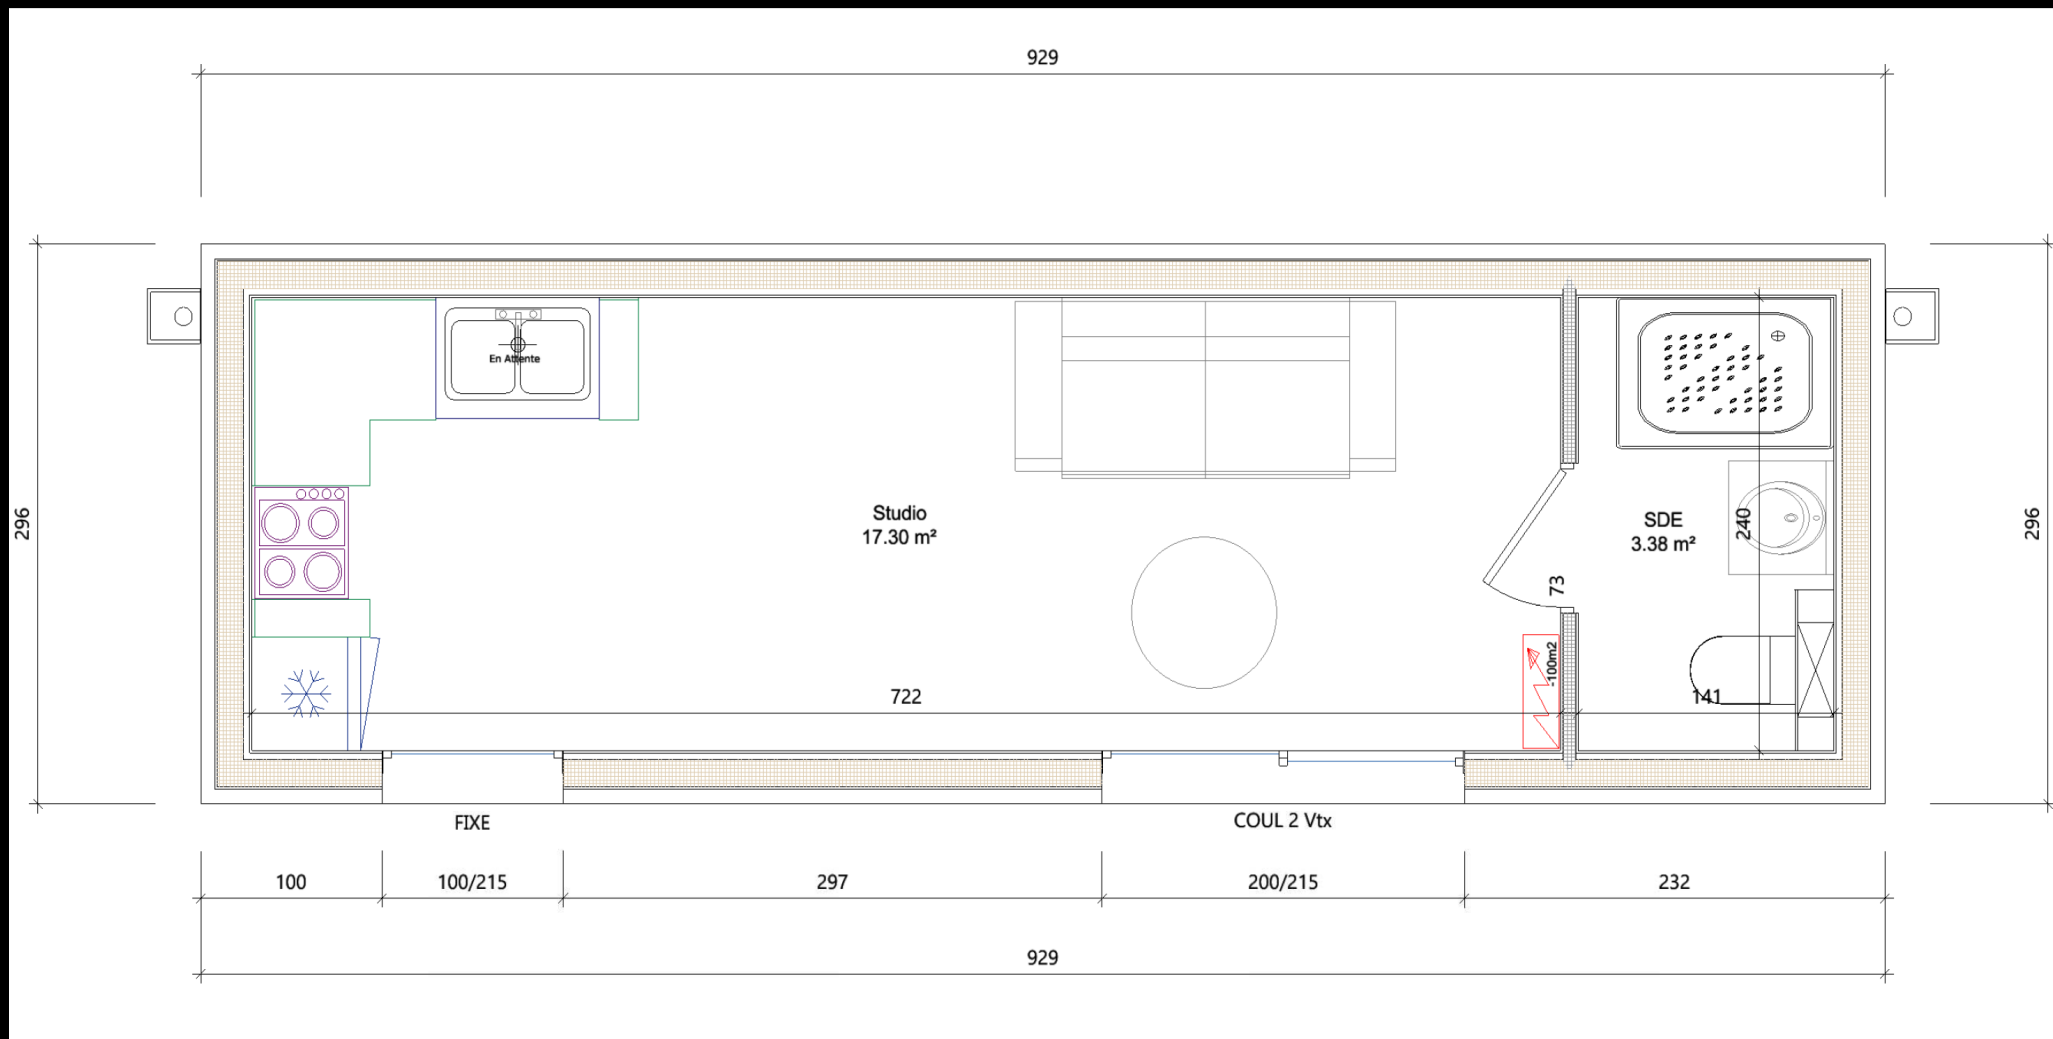

28m² Version Studio

AKAbox